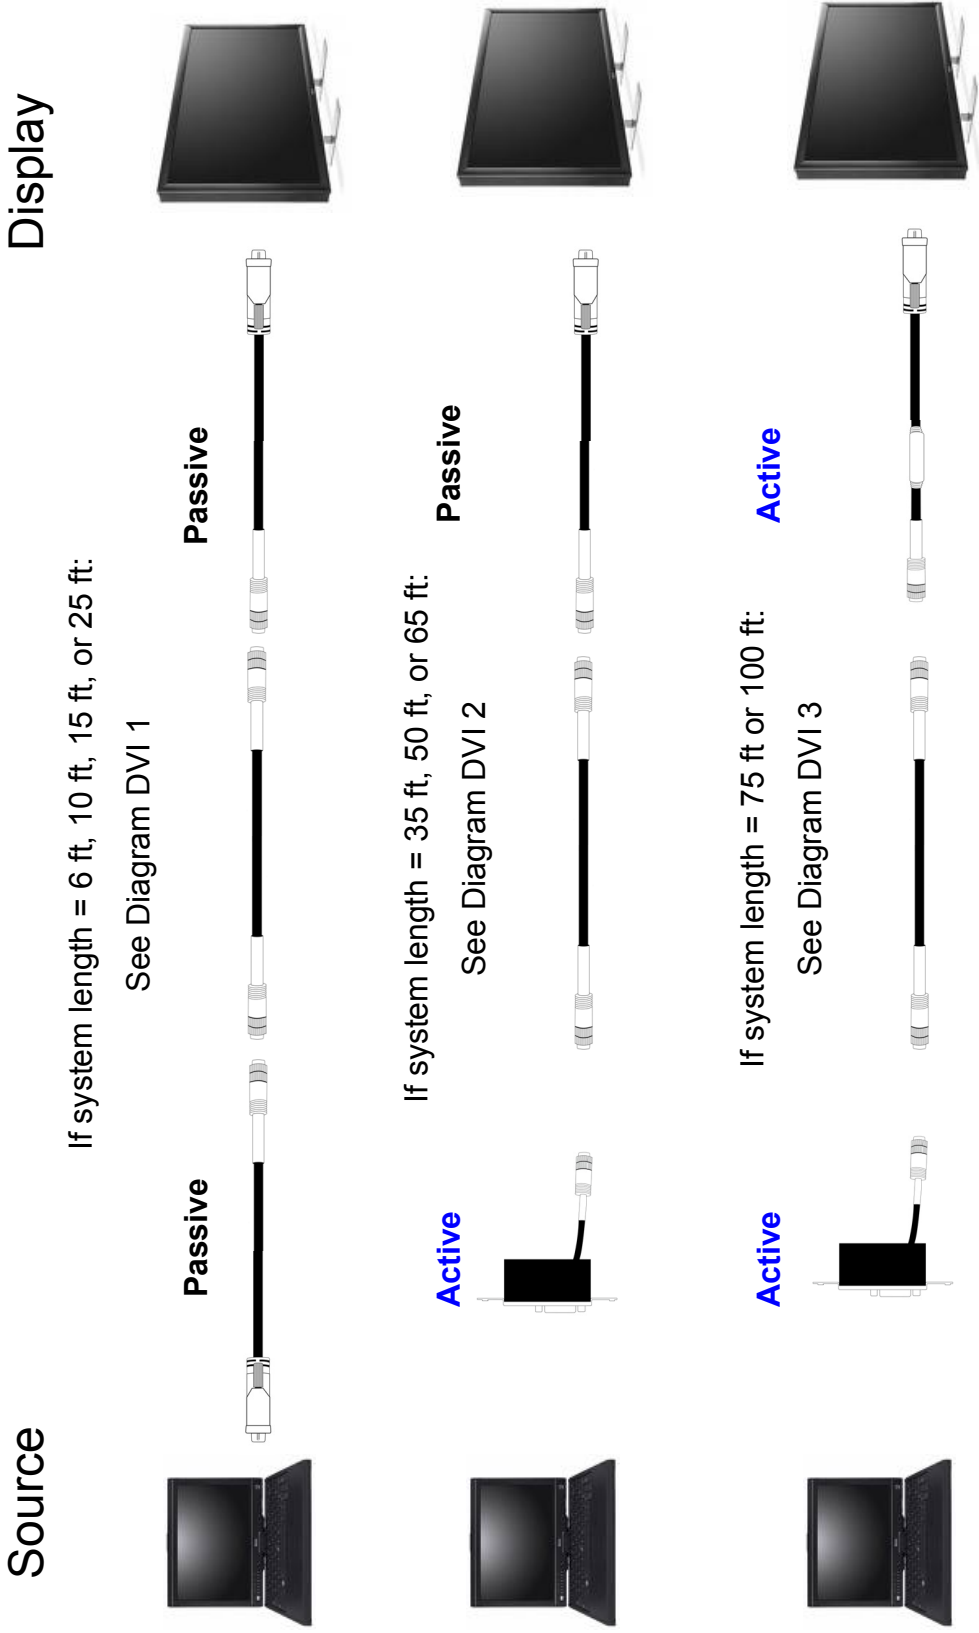

RapidRun Digital Application Diagram
High Speed HDMI (Supports HDMI specification 1.3)

High Speed HDMI (Supports HDMI spec. 1.3) – Diagram 1

System Lengths up to 35 feet

Source

Passive HDMI Lead	
1.5 ft	42409
3 ft	42410
6 ft	42411
10 ft	42412

Passive HDMI Wall Plate	Part Number
White	42419
Ivory	42420
Black	42421

Runner Lengths

50 ft	42405
65 ft	42406
75 ft	42407
100 ft	42408

Display

Active HDMI Lead	Part Number
6 ft	42417

Active Powered HDMI Wall Plate	Part Number
White	42224
Ivory	42226
Black	42227

Note: This wall plate comes with a power adapter and requires an external power source.

RapidRun Digital Application Diagram DVI (Single Link)

DVI (Single Link) – Diagram 1

System Lengths up to 25 feet

Source

Passive DVI Lead	
1.5 ft	40870
3 ft	40871
6 ft	40872
10 ft	40873

Passive DVI Wall Plate	
White	40858
Ivory	42426
Black	42225

Display

Passive DVI Lead	
1.5 ft	40870
3 ft	40871
6 ft	40872
10 ft	40873

Passive DVI Wall Plate	
White	40858
Ivory	42426
Black	42225