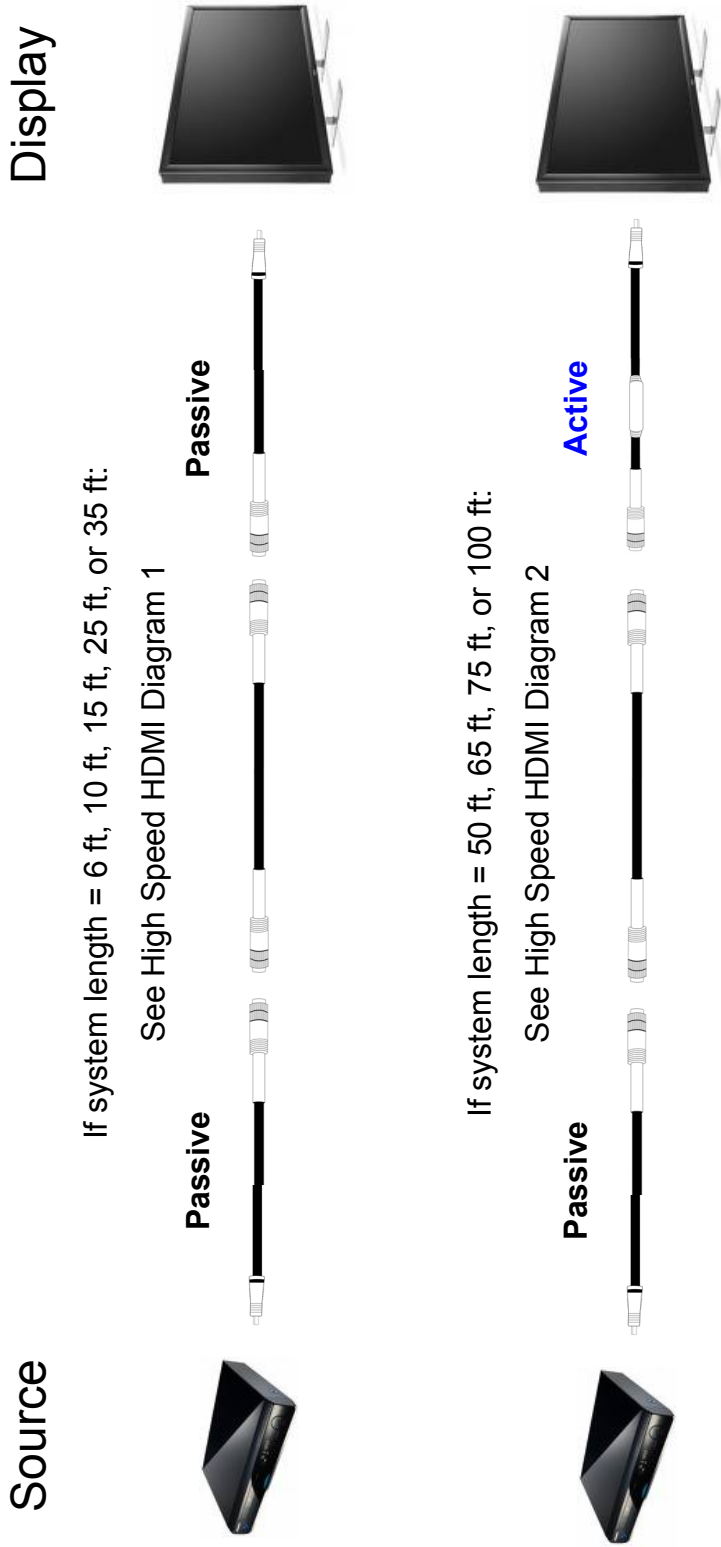

RapidRun Digital Application Diagram
High Speed HDMI (Supports HDMI specification 1.3)

High Speed HDMI (Supports HDMI spec. 1.3) – Diagram 1

System Lengths up to 35 feet

Source

Passive HDMI Lead	
1.5 ft	42409
3 ft	42410
6 ft	42411
10 ft	42412

Passive HDMI Wall Plate	
White	42419
Ivory	42420
Black	42421

Display

Passive Lead	
1.5 ft	42409
3 ft	42410
6 ft	42411
10 ft	42412

Passive HDMI Wall Plate	
White	42419
Ivory	42420
Black	42421

Runner Lengths

Passive HDMI Wall Plate	Part Number
White	42419
Ivory	42420
Black	42421

Runner Lengths

50 ft	42405
65 ft	42406
75 ft	42407
100 ft	42408

Display

Active HDMI Lead	Part Number
6 ft	42417

Active Powered HDMI Wall Plate	Part Number
White	42224
Ivory	42226
Black	42227

Note: This wall plate comes with a power adapter and requires an external power source.

RapidRun Digital Application Diagram DVI (Single Link)

DVI (Single Link) – Diagram 1

System Lengths up to 25 feet

Source