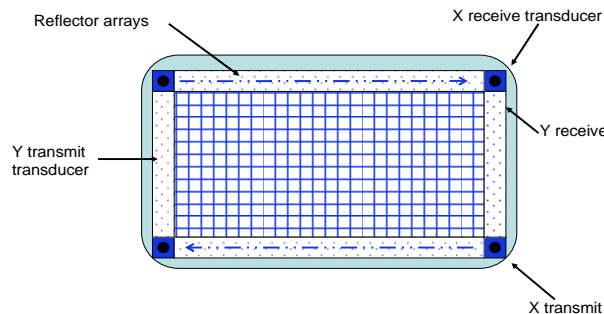

Surface Acoustic Wave touchscreen technology is a very durable screen that is widely used in applications such as computer based training, Medical or other high traffic indoor environments. The SAW screen is a good choice for applications where image clarity is important, but it may not perform well in extremely dirty or dusty environments. Responds to finger or soft rubber tipped stylus.

Surface Acoustic Wave Touch Technology

How it works

Surface Acoustic Wave technology is one of the most advanced touch screen types. It is based on sending acoustic waves across a clear glass panel with a series of transducers and reflectors. When a finger touches the screen, the waves

This technology is recommended for public information kiosks, computer based training, or other high traffic indoor environments.

For solutions touched with innovation, additional information and new product announcements, please visit <http://www.touchsystems.com>