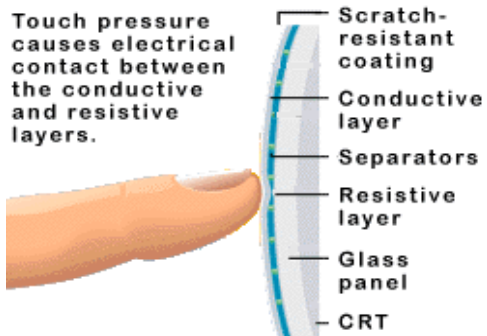

5-Wire Resistive touch technology consists of a glass or acrylic panel that is coated with electrically conductive and resistive layers. The thin layers are separated by invisible separator dots. When operating, an electrical current moves through the screen. When pressure is applied to the screen the layers are pressed together, causing a change in the electrical current and a touch event to be registered

Resistive touch technology is a durable and accurate technology that is widely used in demanding workplace applications such as point-of-sale systems, industrial controls, and medical systems. It is pressure sensitive so it responds to any input device, including finger, gloved hand, or pen stylus.

Capacitive Technology

How it works

A capacitive touch screen consists of a glass panel with a conductive (charge storing) material coating its surface. Circuits located at corners of the screen measure the current flow to calculate a touch event. The controller determines the changes in the electrical field to determine the X and Y coordinates of the touch event.