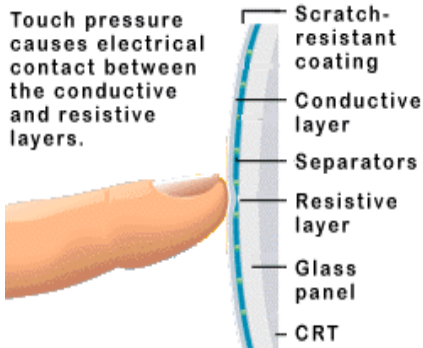

5-Wire Resistive touch technology consists of a glass or acrylic panel that is coated with electrically conductive and resistive layers. The thin layers are separated by invisible separator dots. When operating, an electrical current moves through the screen. When pressure is applied to the screen the layers are pressed together, causing a change in the electrical current and a touch event to be registered

Resistive touch technology is a durable and accurate technology that is widely used in demanding workplace applications such as point-of-sale systems, industrial controls, and medical systems. It is pressure sensitive so it responds to any input device, including finger, gloved hand, or pen stylus.