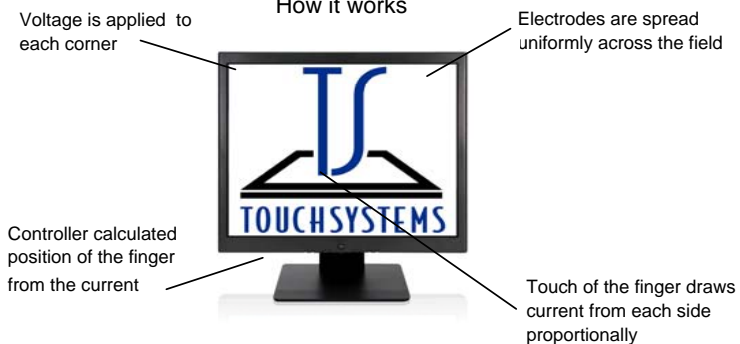

5-Wire Resistive touch technology consists of a glass or acrylic panel that is coated with electrically conductive and resistive layers. The thin layers are separated by invisible separator dots. When operating, an electrical current moves through the screen. When pressure is applied to the screen the layers are pressed together, causing a change in the electrical current and a touch event to be registered

Resistive touch technology is a durable and accurate technology that is widely used in demanding workplace applications such as point-of-sale systems, industrial controls, and medical systems. It is pressure sensitive so it responds to any input device, including finger, gloved hand, or pen stylus.

Capacitive Technology

How it works

A capacitive touch screen consists of a glass panel with a conductive (charge storing) material coating its surface. Circuits located at corners of the screen measure the current flow to calculate a touch event. The controller determines the changes in the electrical field to determine the X and Y coordinates of the touch event.

A capacitive touch screen consists of a glass panel with a conductive (charge storing) material coating its surface. Circuits located at corners of the screen measure the current flow to calculate a touch event. The controller determines the changes in the electrical field to determine the X and Y coordinates of the touch event.