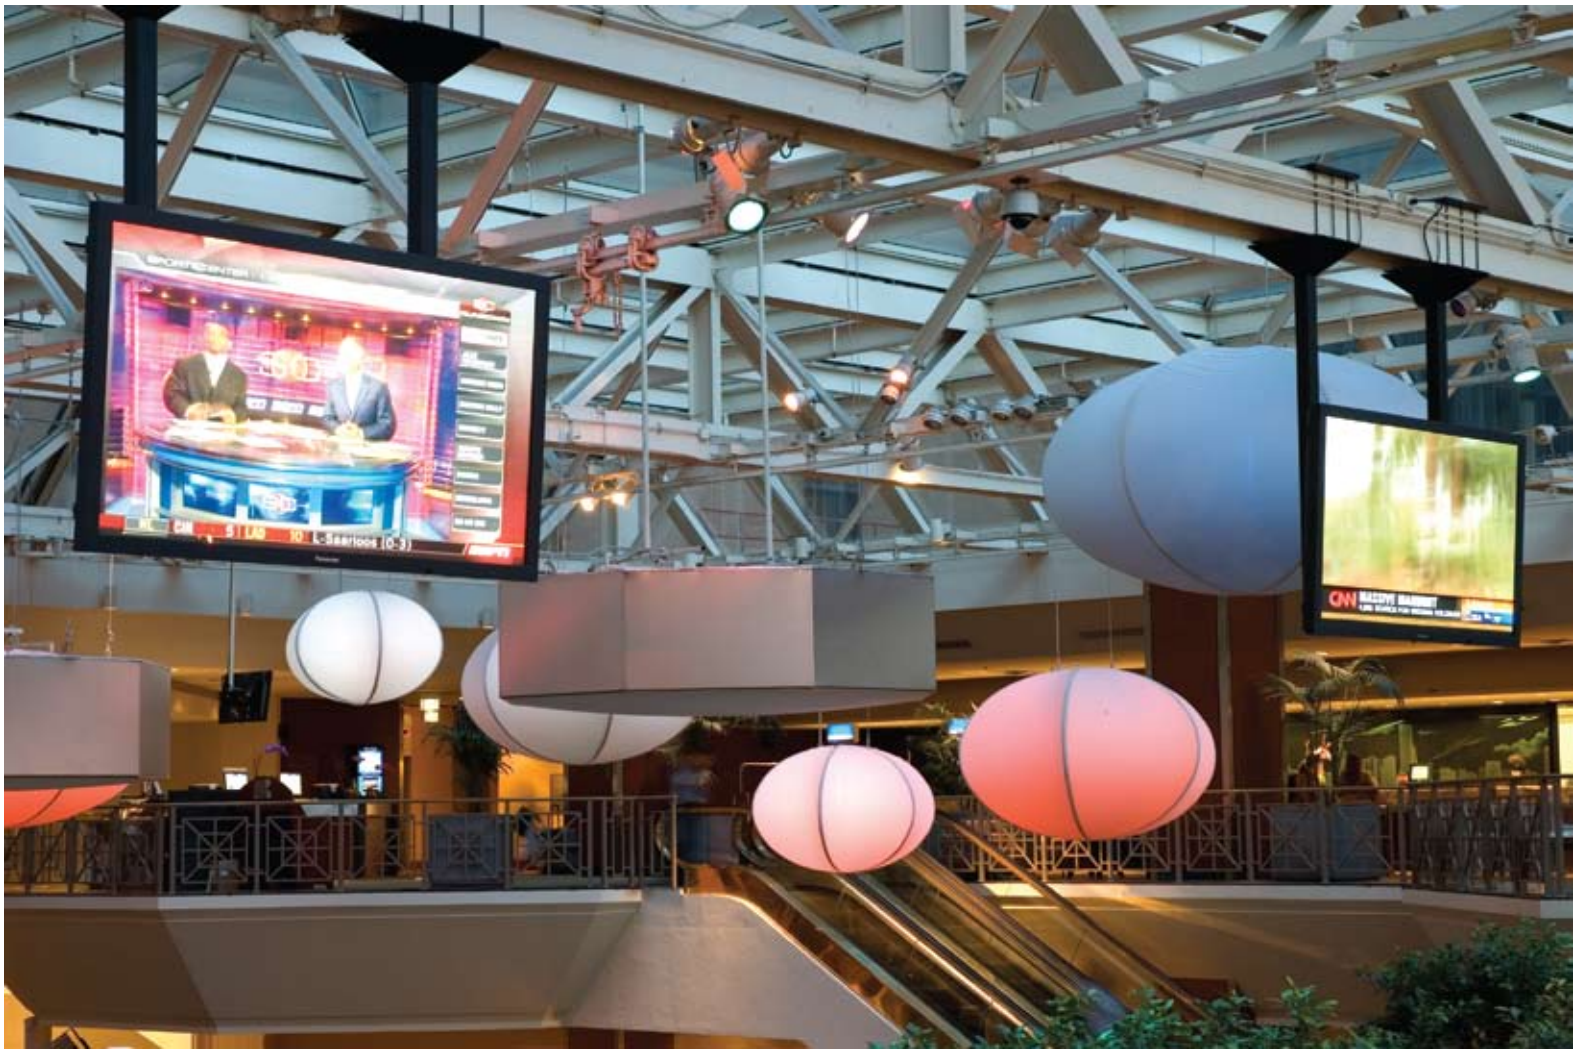

103" Flat Panel Screen Cart / Stand

PANA-103C

For 103" flat panels

- 360° swivel ball-bearing casters for ease of maneuverability
- Steel frame provides strength and durability
- Converts to stand with additional Peerless leg accessory leveler, ACC310
- Cable management
- Available in black