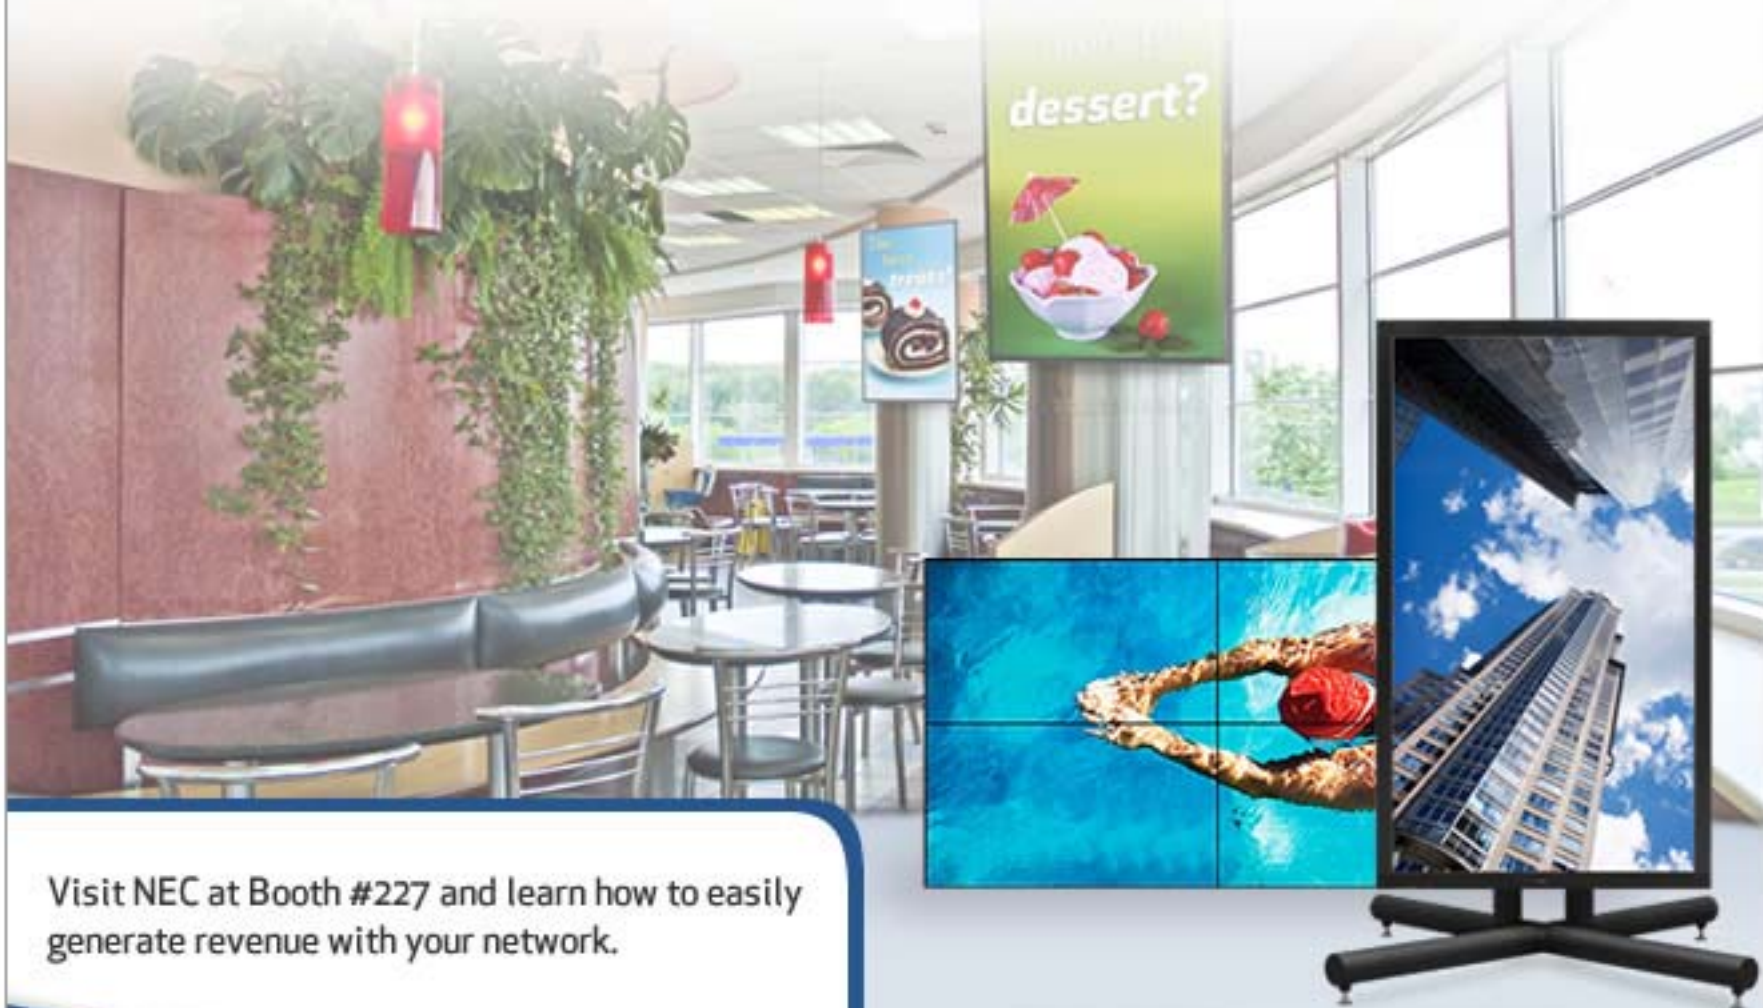

## Sweeten your messaging

Visit NEC (Booth #227) at the Digital Signage Show

At this year's Digital Signage Show, don't miss out on experiencing NEC's high-definition LCD displays, the perfect centerpieces for your digital signage systems. From our near-seamless video wall and touchscreen display to our massive 82" LCD and everything in between, there's no doubt your imagination will run wild with endless digital possibilities.

Visit NEC at Booth #227 and learn how to easily generate revenue with your network.